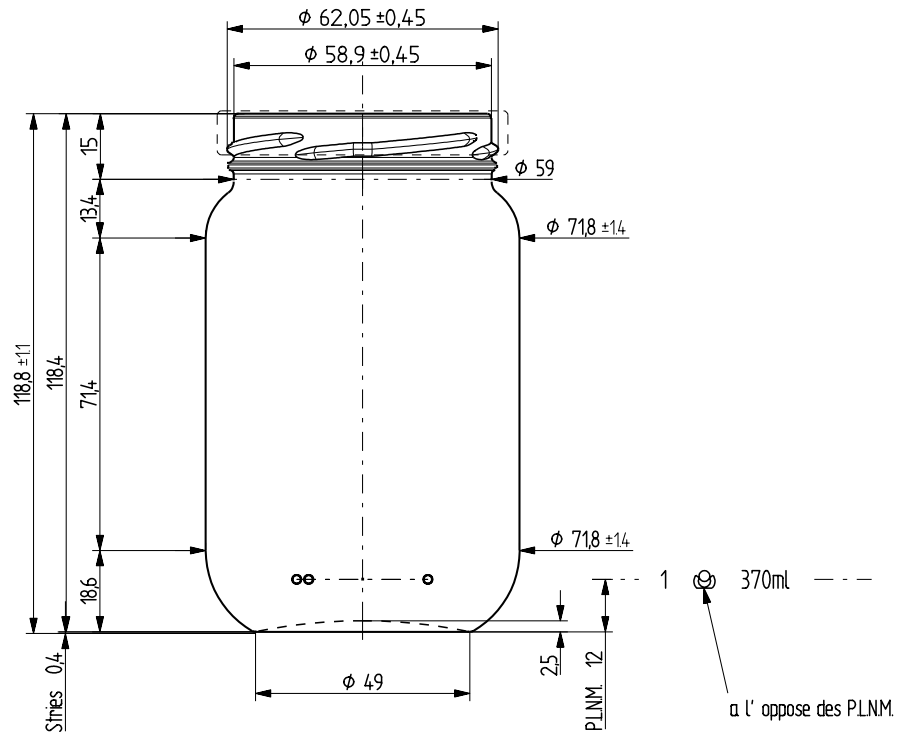

18

24

HS FRENCH FLINT

THE GLASS CONTAINER SPECIALISTS

Stries sur le plan de pose

1LB GLASS JAM JAR

Product code	JAM378B
Finish	63mm Twist-off
Capacity	378ml
Brim-full capacity	378ml